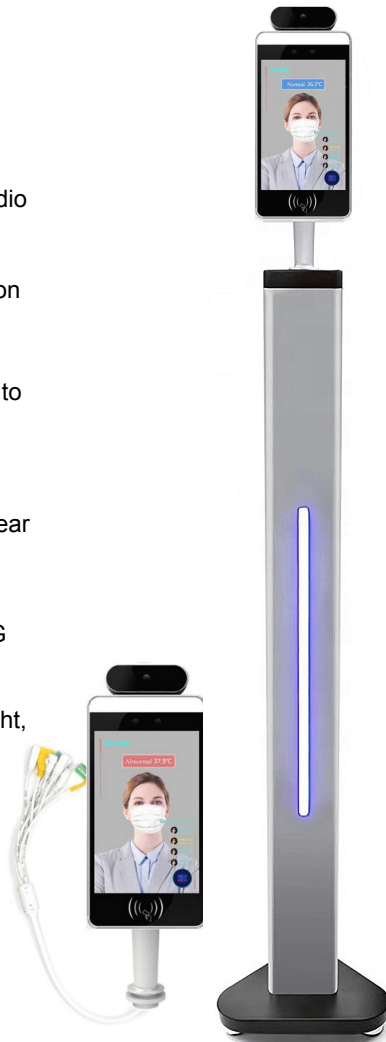

ThermalScreen™ Transit8

ThermalScreen™ Transit8 integrates facial recognition with contact-less temperature measurement and face mask detection. Transit8 provides a total access control and fever screening solution for mass transit authorities, and other transportation systems such as school buses, charter or private buses. The temperature detection and face mask screening process is accurate, reliable, efficient and non-intrusive. This 8-inch tablet can be fastened near the driver or can be mounted on an LED-lit stand. Scanning is conducted as passengers board the bus. Any temperature of a passenger which exceeds the customer-defined threshold will trigger an audible and visual alarm. Face mask detection is also included and can be enabled in order to enforce mandatory face-mask policy.

The ThermalScreen™ Transit is an economical and practical way to integrate the fever screening and face mask detection measures recommended by the Center for Disease Control (CDC) for mass transit and other bus transportation.

- Non-contact fever screening
- Abnormal body temperature audio and visual alarm
- Configurable face mask detection with audiovisual alert for face mask enforcement
- Can correlate facial recognition to passenger database
- Millisecond fever screening
- Can be mounted on stand, or near driver
- Supports LAN and Wi-Fi connections on bus, optional 4G
- Includes choice of attractive LED-lit stand in child or adult height, or mounting brackets.
- Includes one-year warranty